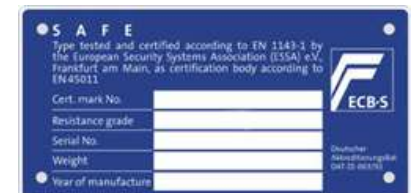

KeySecure

VICTOR Euro Grade 3 Safes

- Certified to EN1143-1 – Euro Grade 3
- £35,00 Cash Rating (x10 For Valuables) VICTOR-3
- AiS Approved
- Comes with double-bit high security lock with 2 keys
- Available with Electronic Safe Lock
- 3-walled Door with 3-sided bolt locking. Running bar behind hinge
- Door opening angle 180 °
- Double Walled Body
- Fixing points in the centre of the rear and floor for fixing.

Product Code	Ext Dimensions (H x W x D)	Int Dimensions (H x W x D)	Weight	Shelves	Volume
VICTOR 3-1	450 x 450 x 465 mm	350 x 340 x 305 mm	177Kg	1	36L
VICTOR 3-2	550 x 550 x 465 mm	450 x 440 x 305 mm	239Kg	1	60L
VICTOR 3-3	700 x 550 x 465 mm	600 x 440 x 305 mm	287Kg	1	81L
VICTOR 3-4	850 x 550 x 465 mm	750 x 440 x 305 mm	335Kg	1	101L
VICTOR 3-5	1050 x 550 x 465 mm	950 x 440 x 305 mm	401Kg	2	127L
VICTOR 3-6	1350 x 550 x 465 mm	1250 x 440 x 305 mm	501Kg	3	168L